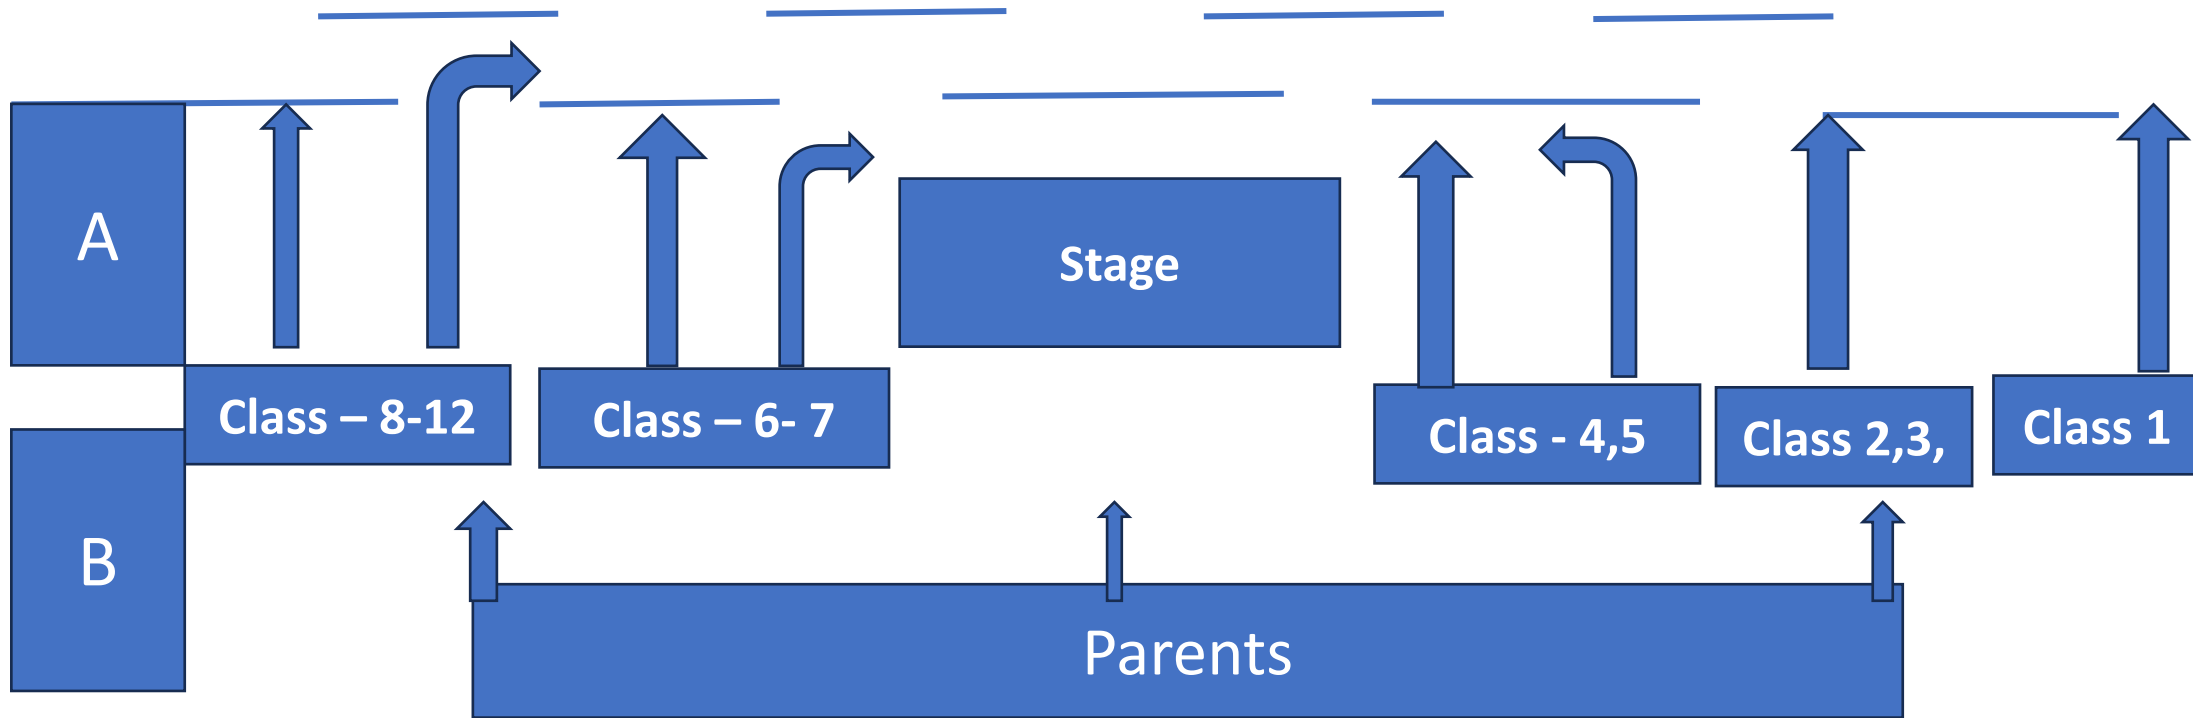

Place allotted for picking the children

Song

Class
8-12
Boys

Class
8-12
Girls

Class
6-7
Boys

Class
6-7
Girls

Class
4-5
Girls

Class
4-5
Boys

Class
2-3
Girls

Class
2-3
Boys

Class 1

Dear Parents,

The following locations have been designated for you to pick up your children after the program.

We kindly request you to remain seated for 15 minutes after the function to allow the children to reach their respective places.